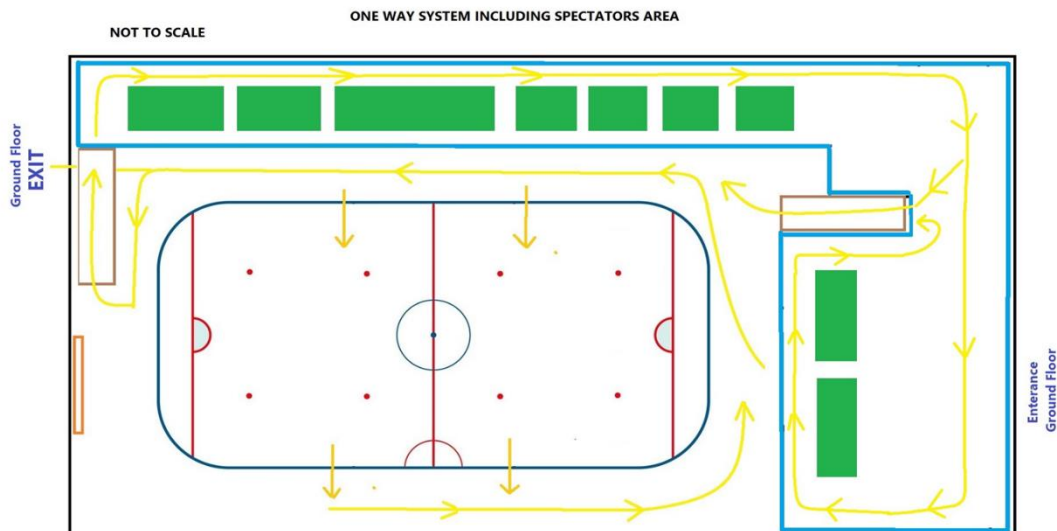

## one Way system Ground floor

Comments:

YELLOW Lines = the Main One way system

BROWN Boxes = Up / Down stairs to Spectator area AMBER Lines = Entering and

Exiting the Rink ORANGE box = Large Hanger door

## one Way system Spectators floor

Comments:

YELLOW Lines = the Main One way system

BROWN Boxes = Up / Down stairs to Spectator area AMBER Lines = Entering and

Exiting the Rink ORANGE box = Large Hanger door

GREEN BOXES = Spectators area