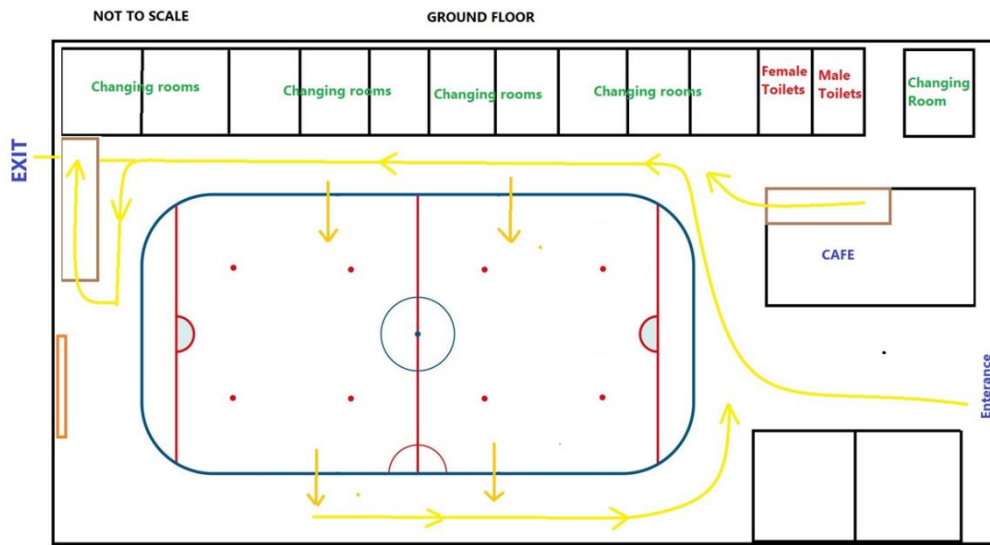

## one Way system Ground floor

Comments:

YELLOW Lines = the Main One way system

BROWN Boxes = Up / Down stairs to Spectator area AMBER Lines = Entering and

Exiting the Rink ORANGE box = Large Hanger door

## one Way system Spectators floor

Comments:

YELLOW Lines = the Main One way system

BROWN Boxes = Up / Down stairs to Spectator area AMBER Lines = Entering and

Exiting the Rink ORANGE box = Large Hanger door

GREEN BOXES = Spectators area